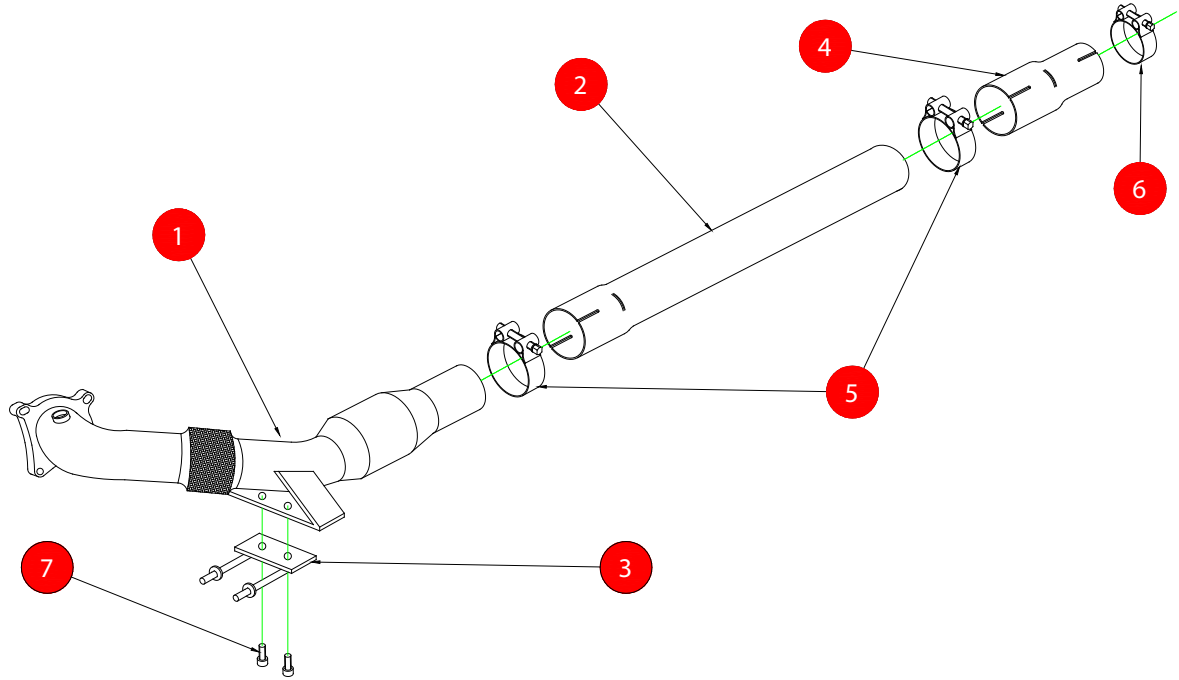

| | | | |
|-------|--|----------|-------------------------|
| CAR | Volkswagen Golf Mk6 R 2.0Tsi 270PS | PART NO. | SVWX038 |
| YEAR | 09-13 | FIT KITS | 178 FK |
| NOTES | Where not supplied use original fittings | FEATURES | Pipe diameter:- 76mm/3" |

| NO. | PART NO. | DESCRIPTION | QTY |
|----------------|------------|---------------------------------|-----|
| 1 | 594VW | Front Pipe with Sports Catalyst | 1 |
| 2 | 596VW | Link Pipe | 1 |
| 3 | 677VW | Mounting Bracket | 1 |
| Fit Kit | | | |
| 4 | AD47 | Adaptor Sleeve | 1 |
| 5 | Z016.10062 | 79mm H/D Clamp | 2 |
| 6 | Z016.10005 | 63-68mm Clamp | 1 |
| 7 | Z017.10808 | M8x16mm Cap Head Bolt | 2 |